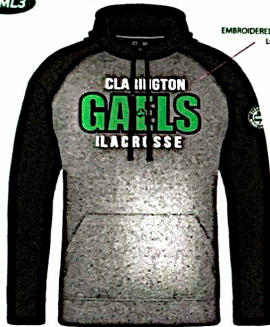

BLACK /GREY
PRINTED TECH HOODY .....$40.00 YOUTH 5-XL ADULT S - 4XL
EMBROIDERED TECH HOODY .....$63.00 YOUTH 5-XL ADULT S - 4XL

CML4